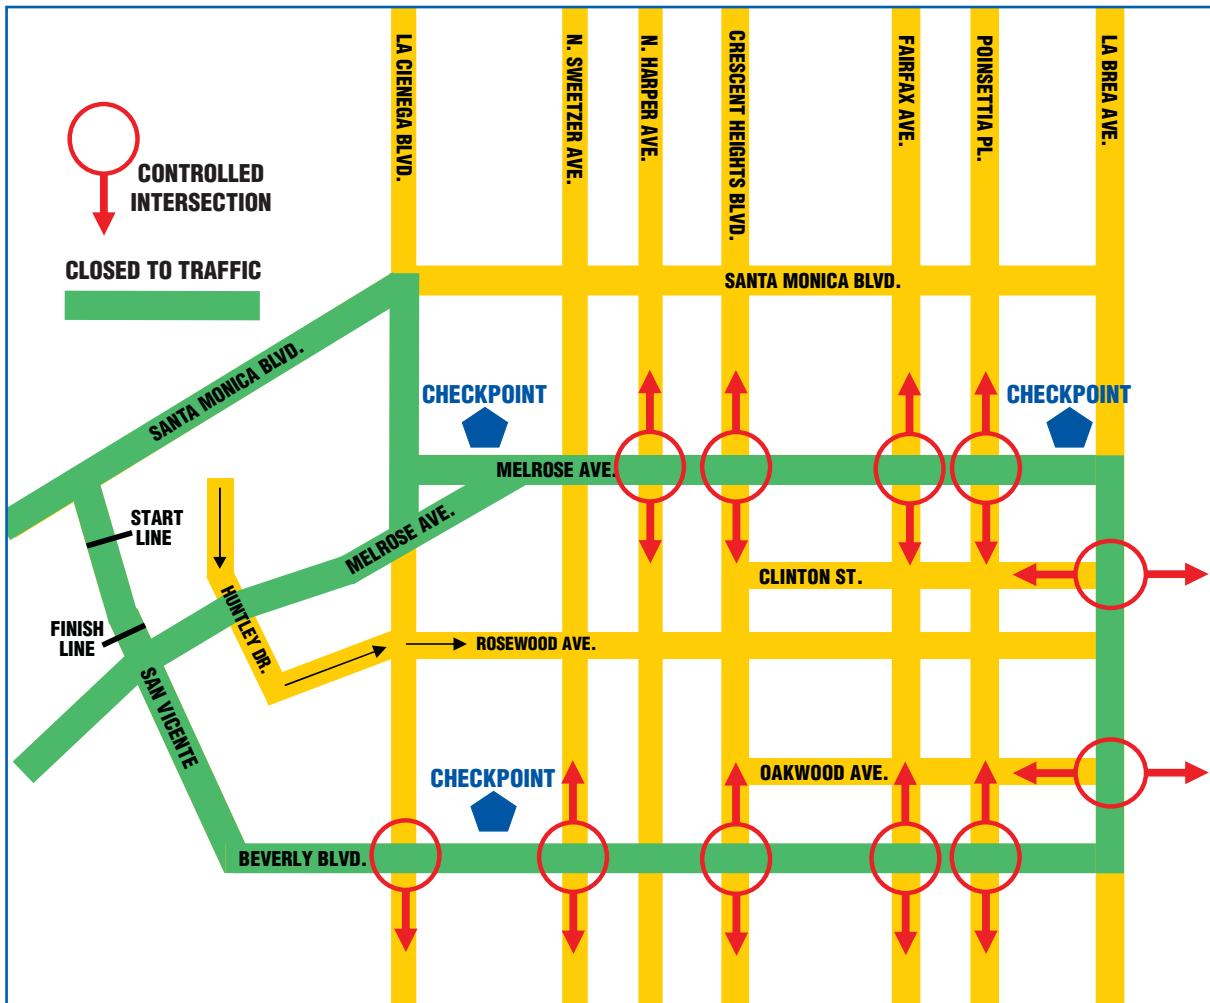

## AIDS WALK LOS ANGELES ROUTE

### WE APPRECIATE YOUR PATIENCE AND SUPPORT OF THIS VITAL FUNDRAISING EVENT!

Please expect some traffic delays and plan your morning accordingly.

Controlled intersections will be available and are supervised by police officers and AIDS Walk Los Angeles staff to allow vehicles to cross by stopping the walkers at regular intervals. Please call the AIDS Walk Los Angeles office for more details (213) 201-9255.

## STREET CLOSURES ON SUNDAY, OCT. 12

The following streets will be closed temporarily at the times and dates shown.  
All streets will be closed in both directions.

### Street

San Vicente, Santa Monica to Melrose  
 San Vicente, Beverly to Melrose (East side only)  
 Robertson, Melrose to Santa Monica  
 La Peer, Melrose to Santa Monica  
 Santa Monica, Doheny to Holloway  
 La Cienega, Santa Monica to Melrose  
 Melrose Place, La Cienega to Orlando  
 Melrose Ave, San Vicente to La Brea  
 La Brea, Melrose to Beverly  
 Beverly, La Brea to San Vicente