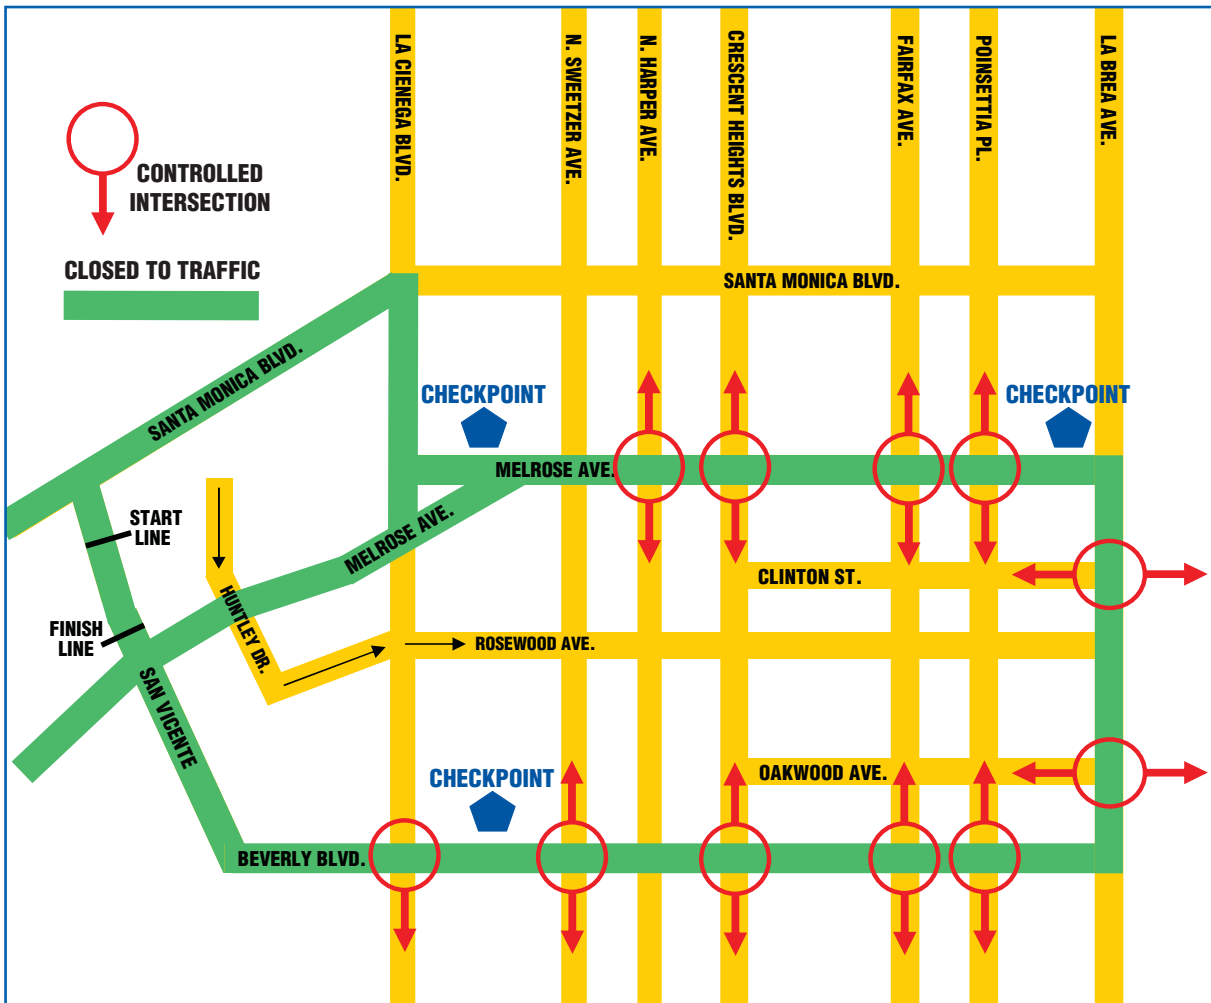

AIDS WALK LOS ANGELES ROUTE

WE APPRECIATE YOUR PATIENCE AND SUPPORT OF THIS VITAL FUNDRAISING EVENT!

Please expect some traffic delays and plan your morning accordingly.

Controlled intersections will be available and are supervised by police officers and AIDS Walk Los Angeles staff to allow vehicles to cross by stopping the walkers at regular intervals. Please call the AIDS Walk Los Angeles office for more details (213) 201-9255.

STREET CLOSURES ON SUNDAY, OCT. 12

The following streets will be closed temporarily at the times and dates shown.
All streets will be closed in both directions.

Street

San Vicente, Santa Monica to Melrose
 San Vicente, Beverly to Melrose (East side only)
 Robertson, Melrose to Santa Monica
 La Peer, Melrose to Santa Monica
 Santa Monica, Doheny to Holloway
 La Cienega, Santa Monica to Melrose
 Melrose Place, La Cienega to Orlando
 Melrose Ave, San Vicente to La Brea
 La Brea, Melrose to Beverly
 Beverly, La Brea to San Vicente

30th ANNUAL

**AIDS
WALK
LOS ANGELES**

OCT. 12, 2014

Benefiting

APLA
AIDS Project
Los Angeles

and more than 20 other L.A. County
AIDS service organizations.

aidswalk.net
213.201.WALK

**Download our free
mobile app!**

**Search "AIDS Walk"
in your app store**