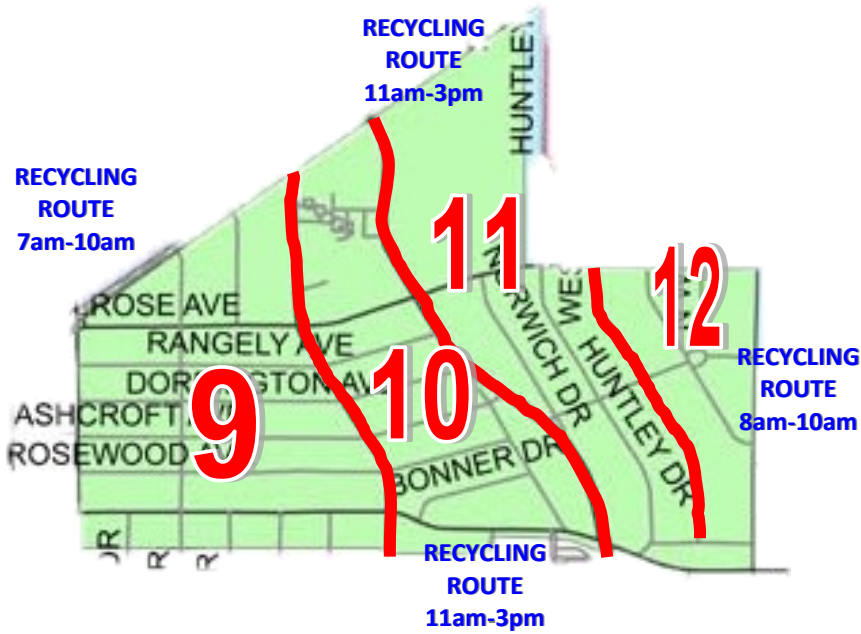

West Hollywood - Residential Service Collection Days

MONDAY

COLLECTION

TRASH
ROUTE
11am-3pm

TRASH ROUTE
7am-11am

TUESDAY

COLLECTION

RECYCLING
ROUTE
8am-10am

RECYCLING
ROUTE
11am-3pm

RECYCLING
ROUTE
11am-3pm

RECYCLING
ROUTE
7am-10am

GREEN WASTE
ROUTE
7am-10am

GREEN WASTE
ROUTE
11am-3pm

WEDNESDAY

COLLECTION

THURSDAY

COLLECTION

TRASH ROUTE
11am-3pm

TRASH ROUTE
7am-10am

RECYCLING ROUTE
11am-3pm

RECYCLING ROUTE
8am-10am

RECYCLING ROUTE
11am-3pm

RECYCLING ROUTE
7am-10am

GREEN WASTE ROUTE
7am-10am

GREEN WASTE ROUTE
11am-3pm

FRIDAY

COLLECTION