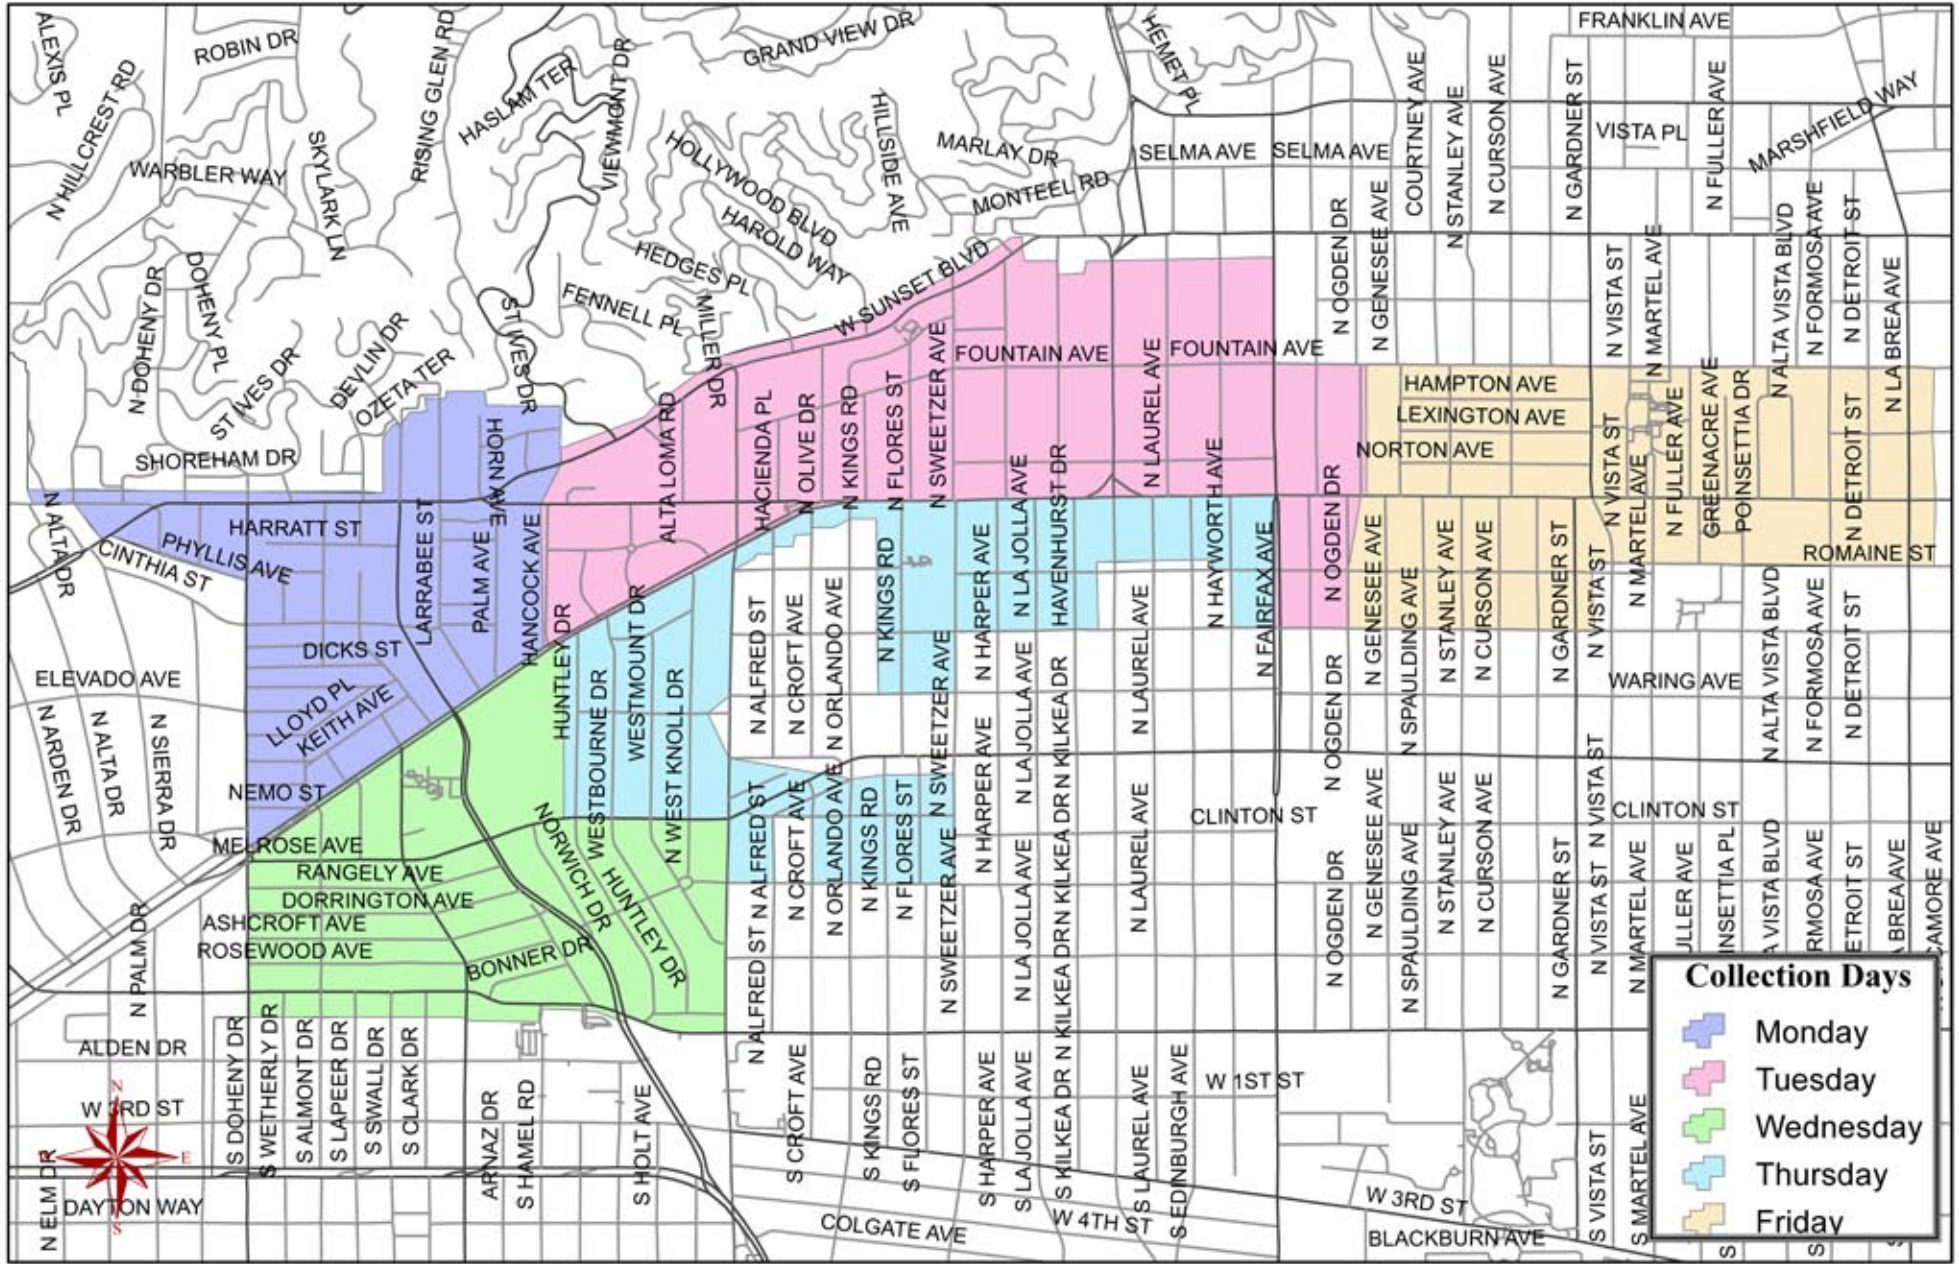

West Hollywood - Residential Service Collection Days

MONDAY

COLLECTION

TRASH
ROUTE
11am-3pm

TRASH ROUTE
7am-11am

TUESDAY

COLLECTION

RECYCLING
ROUTE
8am-10am

RECYCLING
ROUTE
11am-3pm

RECYCLING
ROUTE
11am-3pm

RECYCLING
ROUTE
7am-10am

GREEN WASTE
ROUTE
7am-10am

GREEN WASTE
ROUTE
11am-3pm

WEDNESDAY

COLLECTION

THURSDAY

COLLECTION

TRASH ROUTE
11am-3pm

TRASH ROUTE
7am-10am

RECYCLING ROUTE
11am-3pm

RECYCLING ROUTE
8am-10am

RECYCLING ROUTE
11am-3pm

RECYCLING ROUTE
7am-10am

GREEN WASTE ROUTE
7am-10am

GREEN WASTE ROUTE
11am-3pm

FRIDAY

COLLECTION