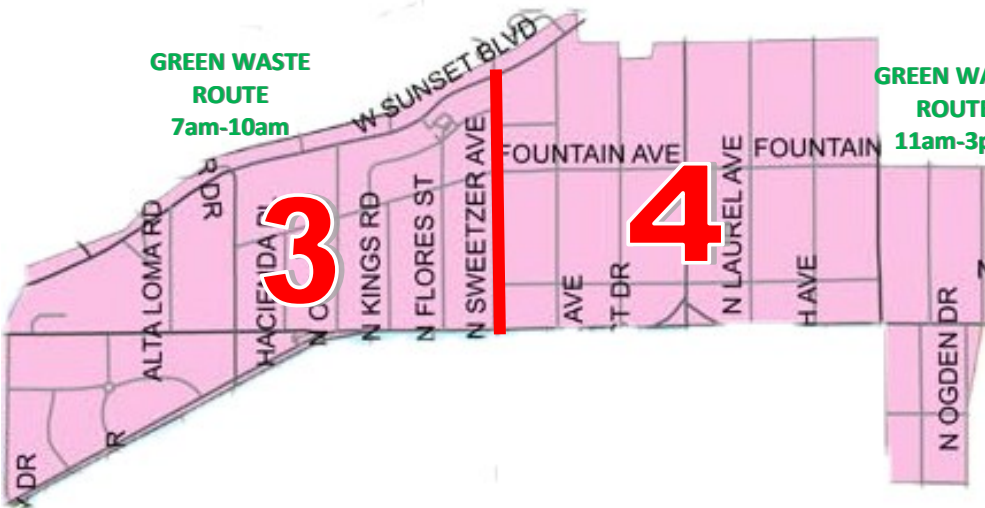

West Hollywood - Residential Service Collection Days

MONDAY

COLLECTION

TRASH
ROUTE
11am-3pm

TRASH ROUTE
7am-11am

TUESDAY

COLLECTION

RECYCLING
ROUTE
8am-10am

RECYCLING
ROUTE
11am-3pm

RECYCLING
ROUTE
11am-3pm

RECYCLING
ROUTE
7am-10am

GREEN WASTE
ROUTE
7am-10am

GREEN WASTE
ROUTE
11am-3pm

WEDNESDAY

COLLECTION

THURSDAY

COLLECTION

TRASH ROUTE
11am-3pm

TRASH ROUTE
7am-10am

RECYCLING ROUTE
11am-3pm

RECYCLING ROUTE
8am-10am

RECYCLING ROUTE
11am-3pm

RECYCLING ROUTE
7am-10am

GREEN WASTE ROUTE
7am-10am

GREEN WASTE ROUTE
11am-3pm

FRIDAY

COLLECTION