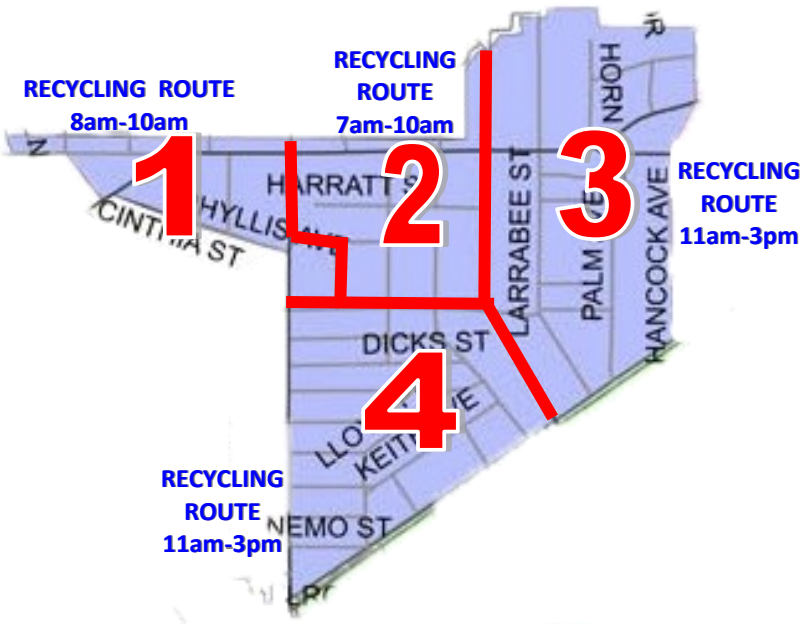

West Hollywood - Residential Service Collection Days

MONDAY

COLLECTION

TRASH
ROUTE
11am-3pm

TRASH ROUTE
7am-11am

TUESDAY

COLLECTION

RECYCLING
ROUTE
8am-10am

RECYCLING
ROUTE
11am-3pm

RECYCLING
ROUTE
11am-3pm

RECYCLING
ROUTE
7am-10am

GREEN WASTE
ROUTE
7am-10am

GREEN WASTE
ROUTE
11am-3pm

WEDNESDAY

COLLECTION

THURSDAY

COLLECTION

TRASH ROUTE
11am-3pm

TRASH ROUTE
7am-10am

RECYCLING ROUTE
11am-3pm

RECYCLING ROUTE
8am-10am

RECYCLING ROUTE
11am-3pm

RECYCLING ROUTE
7am-10am

GREEN WASTE ROUTE
7am-10am

GREEN WASTE ROUTE
11am-3pm

FRIDAY

COLLECTION