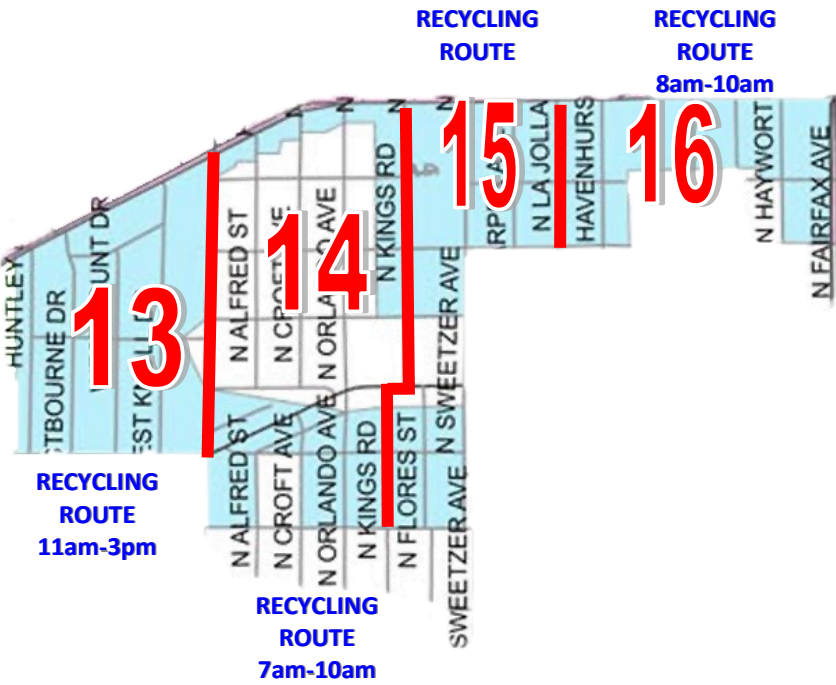

West Hollywood - Residential Service Collection Days

MONDAY

COLLECTION

TRASH
ROUTE
11am-3pm

TRASH ROUTE
7am-11am

TUESDAY

COLLECTION

RECYCLING
ROUTE
8am-10am

RECYCLING
ROUTE
11am-3pm

RECYCLING
ROUTE
11am-3pm

RECYCLING
ROUTE
7am-10am

GREEN WASTE
ROUTE
7am-10am

GREEN WASTE
ROUTE
11am-3pm

WEDNESDAY

COLLECTION

THURSDAY

COLLECTION

TRASH ROUTE
11am-3pm

TRASH ROUTE
7am-10am

RECYCLING ROUTE
11am-3pm

RECYCLING ROUTE
8am-10am

RECYCLING ROUTE
11am-3pm

RECYCLING ROUTE
7am-10am

GREEN WASTE ROUTE
7am-10am

GREEN WASTE ROUTE
11am-3pm

FRIDAY

COLLECTION