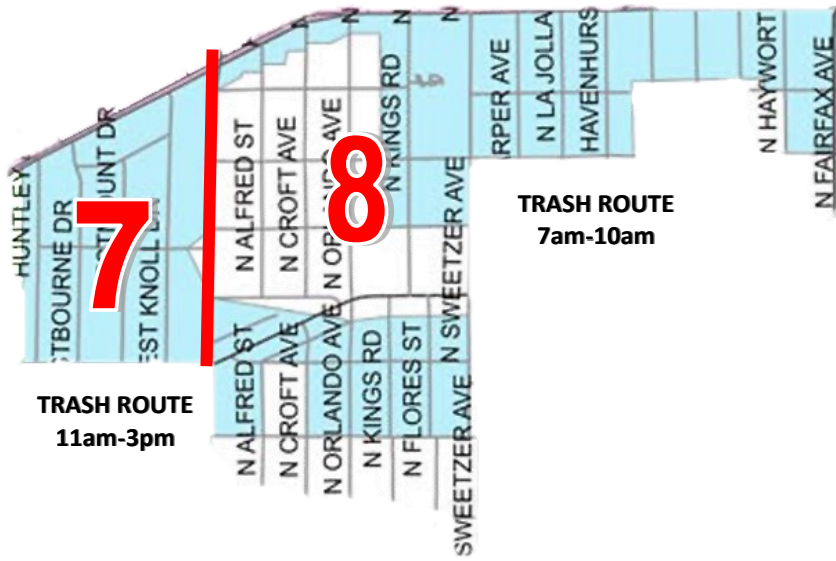

West Hollywood - Residential Service Collection Days

MONDAY

COLLECTION

TRASH
ROUTE
11am-3pm

TRASH ROUTE
7am-11am

TUESDAY

COLLECTION

RECYCLING
ROUTE
8am-10am

RECYCLING
ROUTE
11am-3pm

RECYCLING
ROUTE
11am-3pm

RECYCLING
ROUTE
7am-10am

GREEN WASTE
ROUTE
7am-10am

GREEN WASTE
ROUTE
11am-3pm

WEDNESDAY

COLLECTION

THURSDAY

COLLECTION

TRASH ROUTE
11am-3pm

TRASH ROUTE
7am-10am

RECYCLING ROUTE
11am-3pm

RECYCLING ROUTE
8am-10am

RECYCLING ROUTE
11am-3pm

RECYCLING ROUTE
7am-10am

GREEN WASTE ROUTE
7am-10am

GREEN WASTE ROUTE
11am-3pm

FRIDAY

COLLECTION