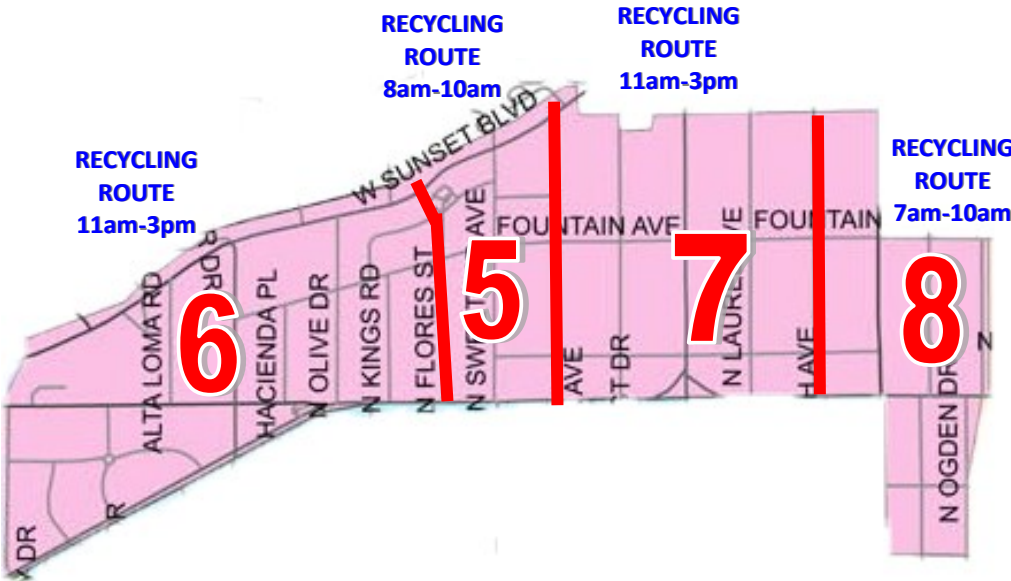

West Hollywood - Residential Service Collection Days

MONDAY

COLLECTION

TRASH
ROUTE
11am-3pm

TRASH ROUTE
7am-11am

TUESDAY

COLLECTION

RECYCLING
ROUTE
8am-10am

RECYCLING
ROUTE
11am-3pm

RECYCLING
ROUTE
11am-3pm

RECYCLING
ROUTE
7am-10am

GREEN WASTE
ROUTE
7am-10am

GREEN WASTE
ROUTE
11am-3pm

WEDNESDAY

COLLECTION

THURSDAY

COLLECTION

TRASH ROUTE
11am-3pm

TRASH ROUTE
7am-10am

RECYCLING ROUTE
11am-3pm

RECYCLING ROUTE
8am-10am

RECYCLING ROUTE
11am-3pm

RECYCLING ROUTE
7am-10am

GREEN WASTE ROUTE
7am-10am

GREEN WASTE ROUTE
11am-3pm

FRIDAY

COLLECTION