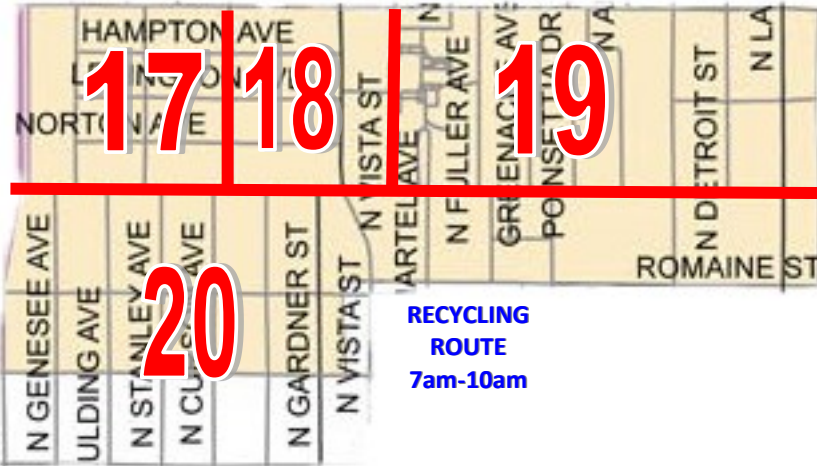

RECYCLING
ROUTE
11am-3pm

RECYCLING
ROUTE
11am-3pm

RECYCLING
ROUTE
7am-10am

GREEN WASTE
ROUTE
7am-10am

GREEN WASTE
ROUTE
11am-3pm

WEDNESDAY

COLLECTION

THURSDAY

COLLECTION

TRASH ROUTE
11am-3pm

TRASH ROUTE
7am-10am

RECYCLING ROUTE
11am-3pm

RECYCLING ROUTE
8am-10am

RECYCLING ROUTE
11am-3pm

RECYCLING ROUTE
7am-10am

GREEN WASTE ROUTE
7am-10am

GREEN WASTE ROUTE
11am-3pm

FRIDAY

COLLECTION