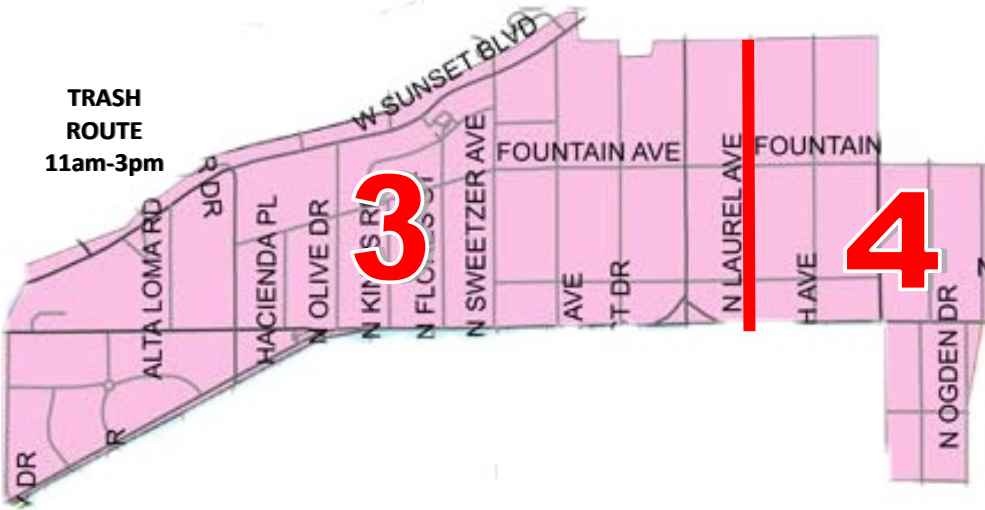

West Hollywood - Residential Service Collection Days

MONDAY

COLLECTION

TRASH
ROUTE
11am-3pm

TRASH ROUTE
7am-11am

TUESDAY

COLLECTION

RECYCLING
ROUTE
8am-10am

RECYCLING
ROUTE
11am-3pm

RECYCLING
ROUTE
11am-3pm

RECYCLING
ROUTE
7am-10am

GREEN WASTE
ROUTE
7am-10am

GREEN WASTE
ROUTE
11am-3pm

WEDNESDAY

COLLECTION

THURSDAY

COLLECTION

TRASH ROUTE
11am-3pm

TRASH ROUTE
7am-10am

RECYCLING ROUTE
11am-3pm

RECYCLING ROUTE
8am-10am

RECYCLING ROUTE
11am-3pm

RECYCLING ROUTE
7am-10am

GREEN WASTE ROUTE
7am-10am

GREEN WASTE ROUTE
11am-3pm

FRIDAY

COLLECTION