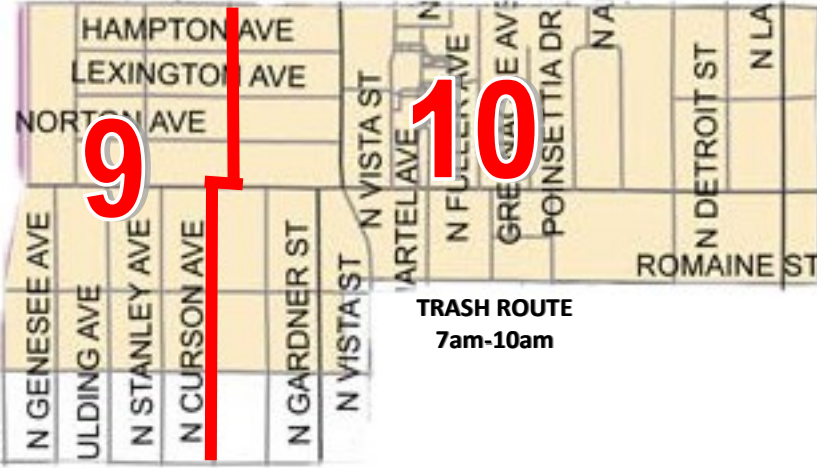

West Hollywood - Residential Service Collection Days

MONDAY

COLLECTION

TRASH
ROUTE
11am-3pm

TRASH ROUTE
7am-11am

TUESDAY

COLLECTION

RECYCLING
ROUTE
8am-10am

RECYCLING
ROUTE
11am-3pm

RECYCLING
ROUTE
11am-3pm

RECYCLING
ROUTE
7am-10am

GREEN WASTE
ROUTE
7am-10am

GREEN WASTE
ROUTE
11am-3pm

WEDNESDAY

COLLECTION

THURSDAY

COLLECTION

TRASH ROUTE
11am-3pm

TRASH ROUTE
7am-10am

RECYCLING ROUTE
11am-3pm

RECYCLING ROUTE
8am-10am

RECYCLING ROUTE
11am-3pm

RECYCLING ROUTE
7am-10am

GREEN WASTE ROUTE
7am-10am

GREEN WASTE ROUTE
11am-3pm

FRIDAY

COLLECTION